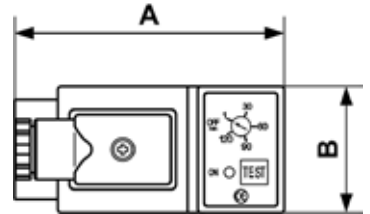

DRAINS ELECTRONIC PROGRAMMABLE

Mini electronic drains

Opening duration	Opening frequency	Max. operating pressure	Temperature min/max
0,5 - 10 s	0,5 - 45 min Min	232 psi	35 / 131 °F

Part number	Male thread	Female thread	Voltage (V)	Net weight (Kg)	Dim. A (inch)	Dim. B (inch)
TEMP MN115V	NPT1/8	1/8" NPT	110	0,237	3.23	1.5